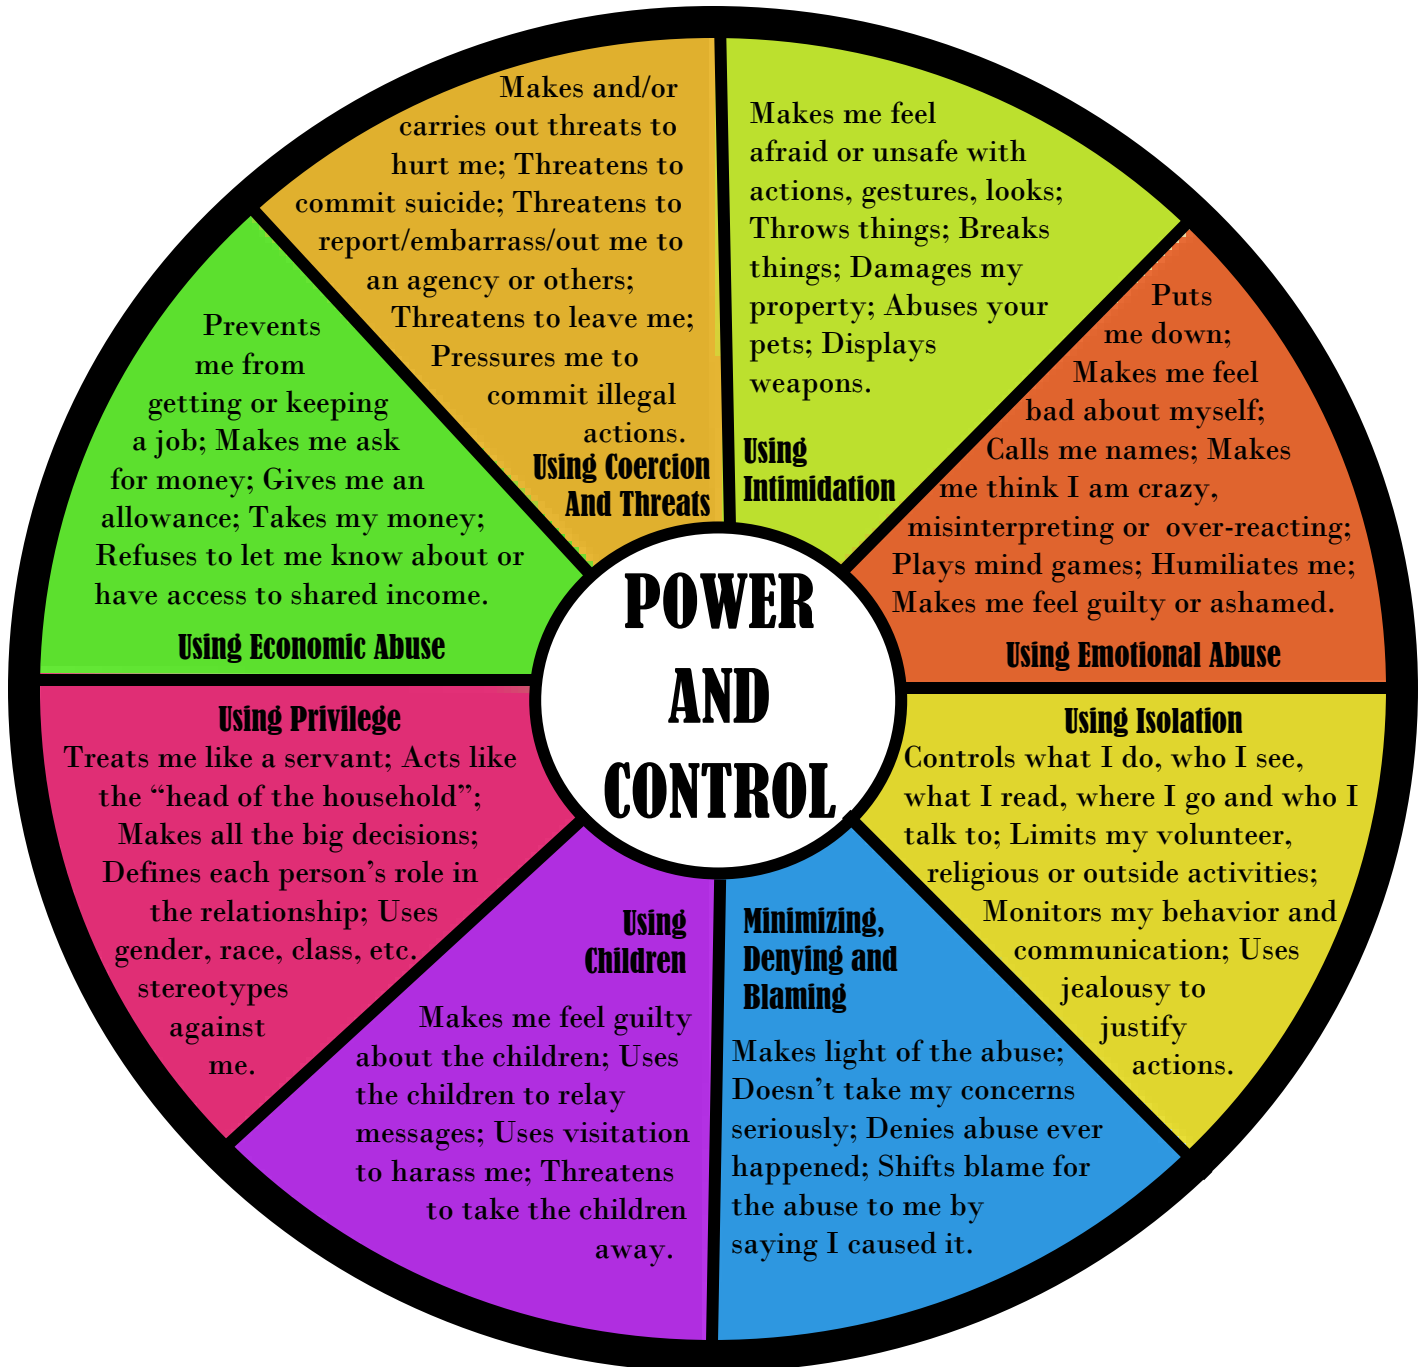

Power & Control Wheel

The Power and Control Wheel

Developed by the *Domestic Abuse Intervention Project* in Duluth, Minnesota, the Power and Control Wheel illustrates the tactics an abuser uses on their victim. Constantly surrounded by threats and/or actual physical and sexual abuse, the victim is subjected to the various tactics listed in the spokes as the abuser attempts to exert complete power and control.

*adapted by Jen Snider to be gender neutral and with slight modifications not included in the original